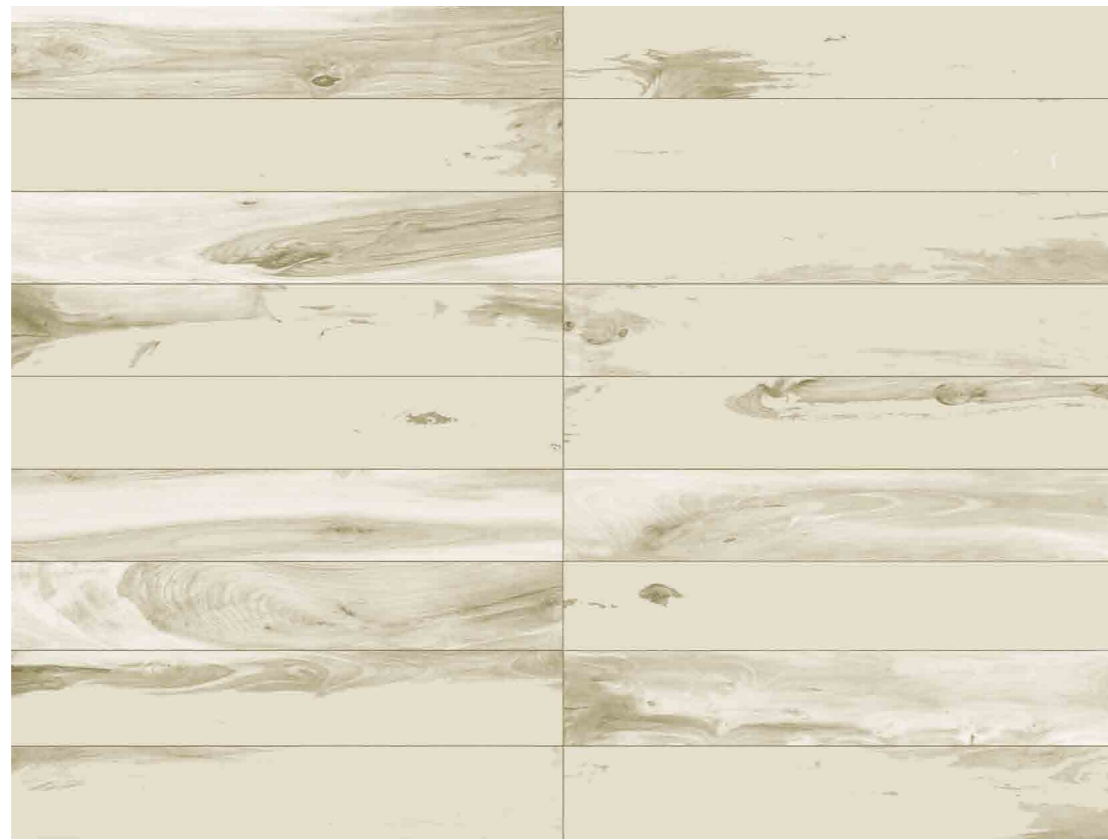

Essenze

Gres porcellanato massivo
Full body stoneware porcelain tiles
Grès cérame pleine masse
Vollmasse Feinsteinzeug

200*1200 mm

ES2020 ACERO ANTICO

▲ 11